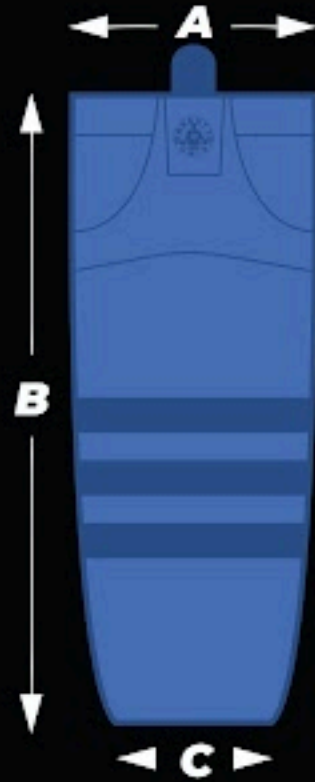

Socks

YOUTH	Measurement	YM	YL	YXL
Top Width	A	7.5"	7.5"	8"
Length	B	18"	20"	22"
Bottom Width	C	4"	4"	4.5"

ADULT	Measurement	AS	AM	AL	AXL	AXXL
Top Width	A	8"	8.5"	9"	9"	9.5"
Length	B	24"	26"	28"	30"	32"
Bottom Width	C	5"	5.5"	5.5"	6"	6"