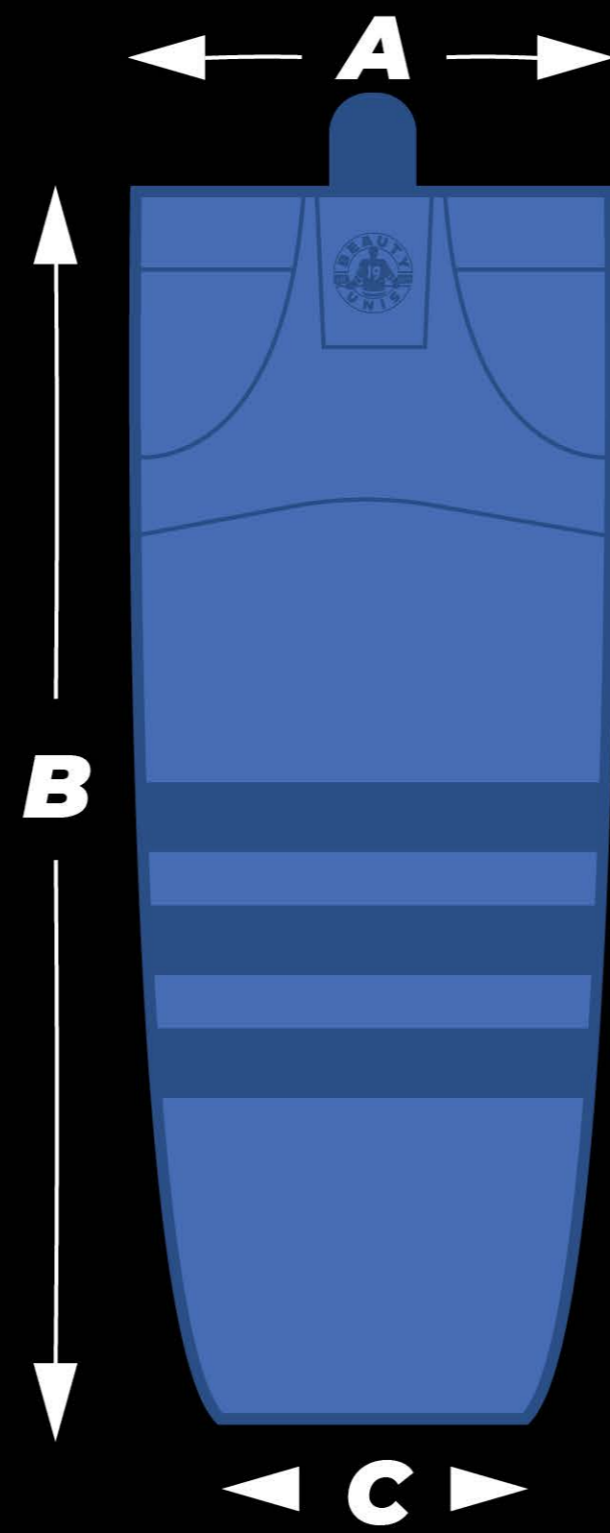

Socks

YOUTH	Measurement	YS	YM	YL	YXL
Top Width	A	7.5"	7.5"	8"	8"
Length	B	18"	20"	22"	24"
Bottom Width	C	4"	4"	4.5"	5"

ADULT	Measurement	AS	AM	AL	AXL
Top Width	A	8.5"	9"	9"	9.5"
Length	B	26"	28"	30"	32"
Bottom Width	C	5.5"	5.5"	6"	6"