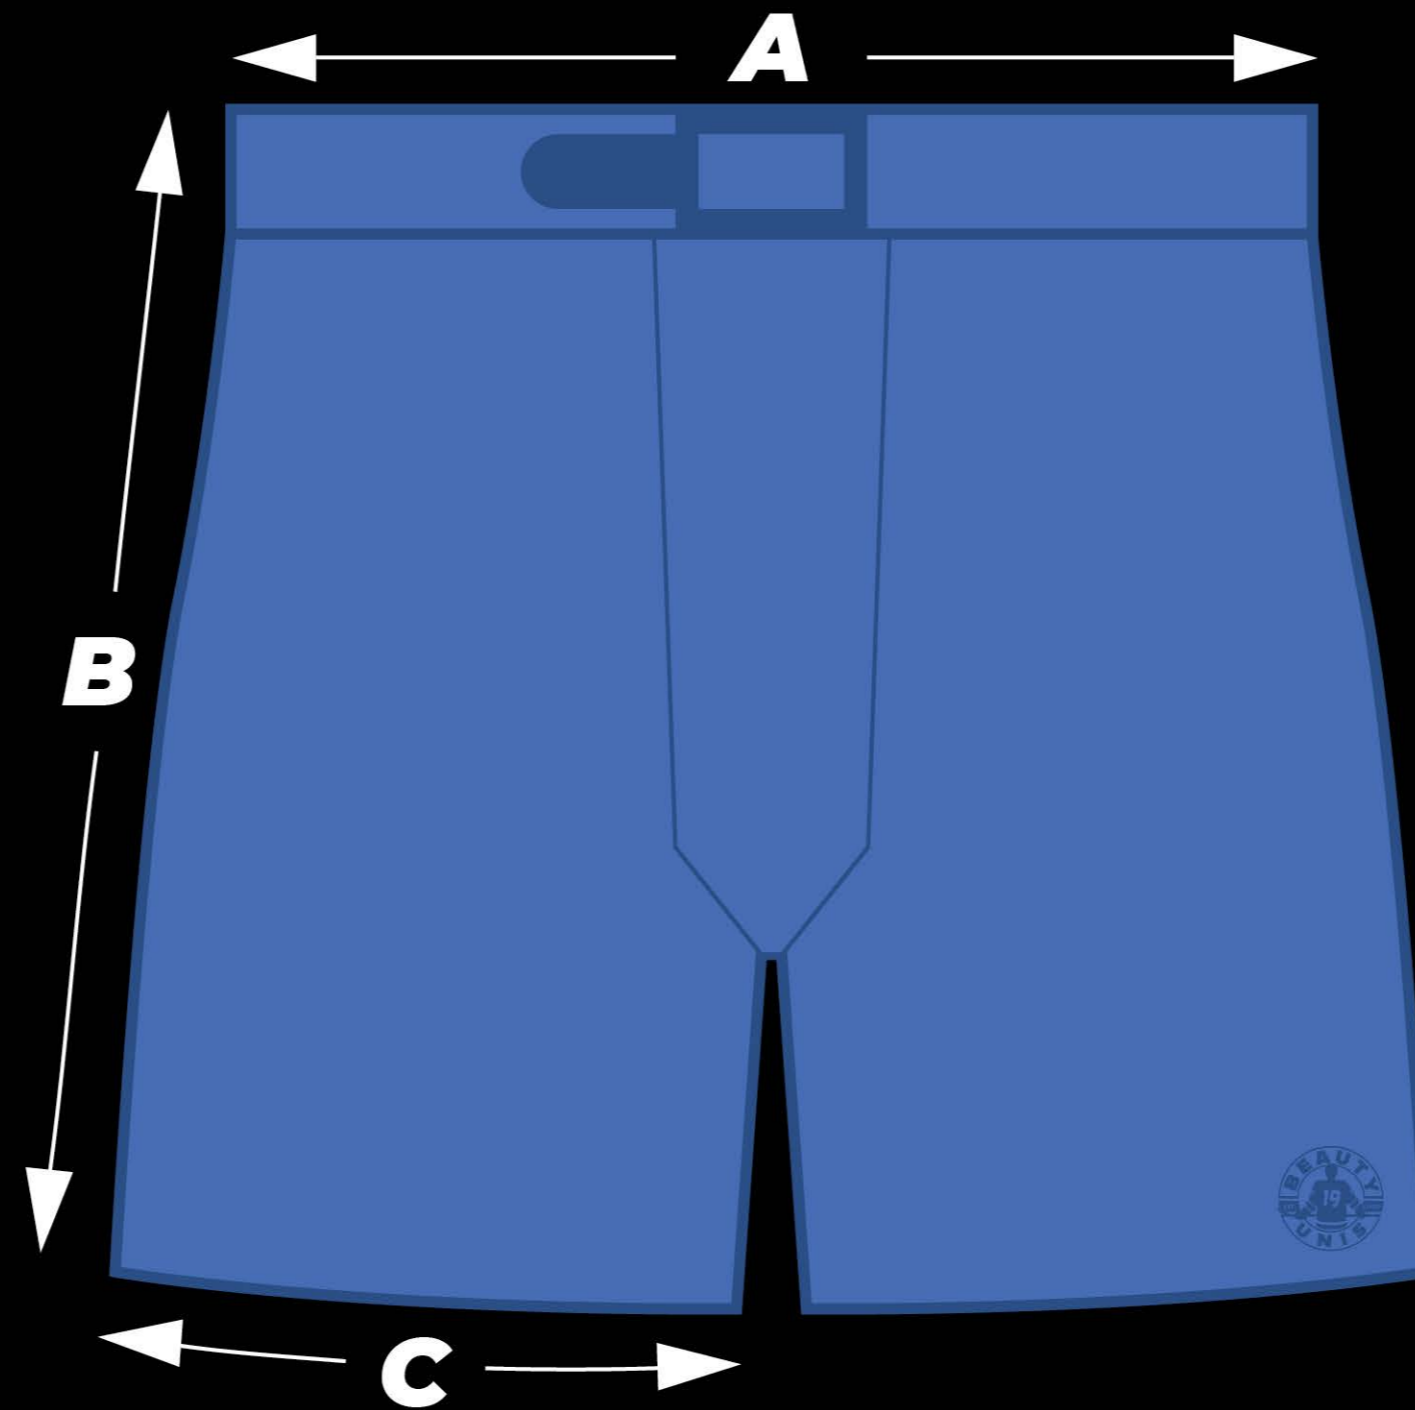

Shells

YOUTH	Measurement	YS	YM	YL	YXL
Top Width	A	16.5"	17.5"	18.5"	19.5"
Length	B	14"	15"	16.5"	17.5"
Leg Width	C	10"	10.5"	11"	11.5"

ADULT	Measurement	AS	AM	AL	AXL	A2XL
Top Width	A	20.5"	21.5"	22.5"	23.5"	24.5"
Length	B	21"	22"	23"	24"	25"
Leg Width	C	12"	13"	14"	15"	16"