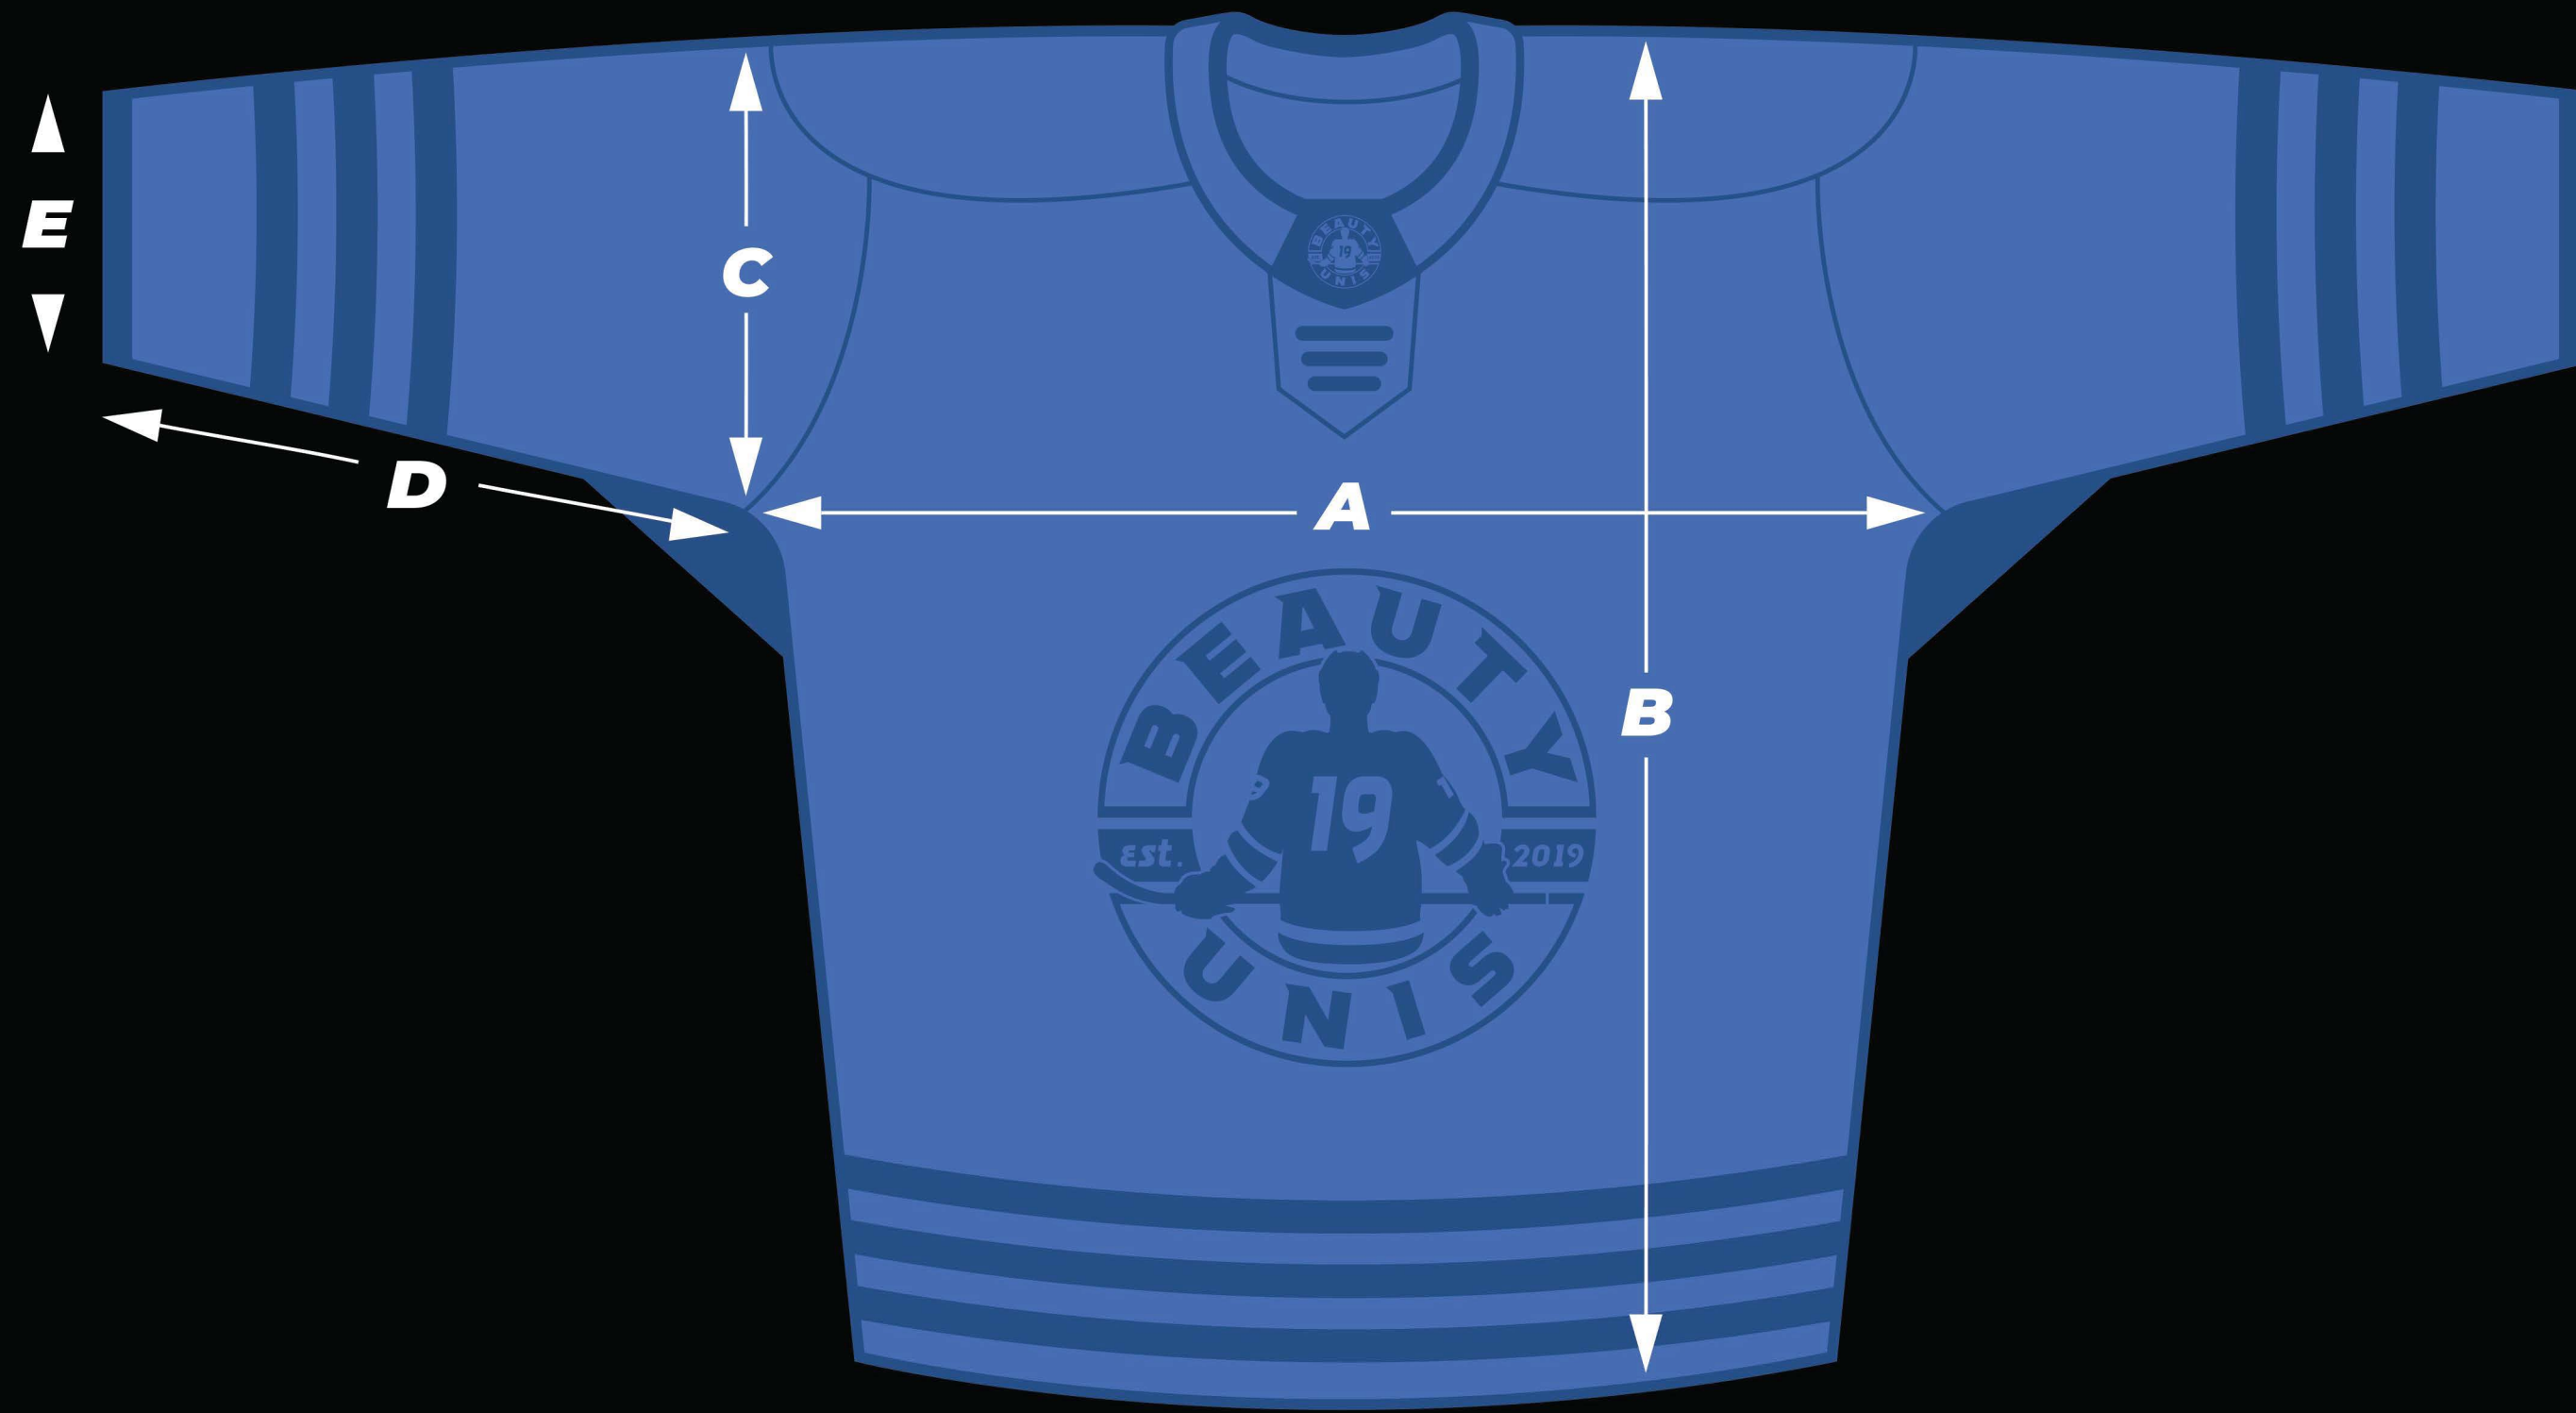

Goalie Cut

GOALIE	Measurement	YOUTH	GS/GM	GL/GXL	G2XL	G3XL	G4XL
Front Chest	A	26"	27.5"	29.5"	31"	32.5"	33.5"
Back Length	B	30.5"	32.5"	34"	34.5"	35.5"	36"
Arm Opening	C	14"	14"	14.5"	15.5"	16"	16"
Sleeve Length	D	19"	21.5"	22"	22"	23"	23.5"
Cuff	E	8"	9"	10"	10.5"	10.5"	10.5"