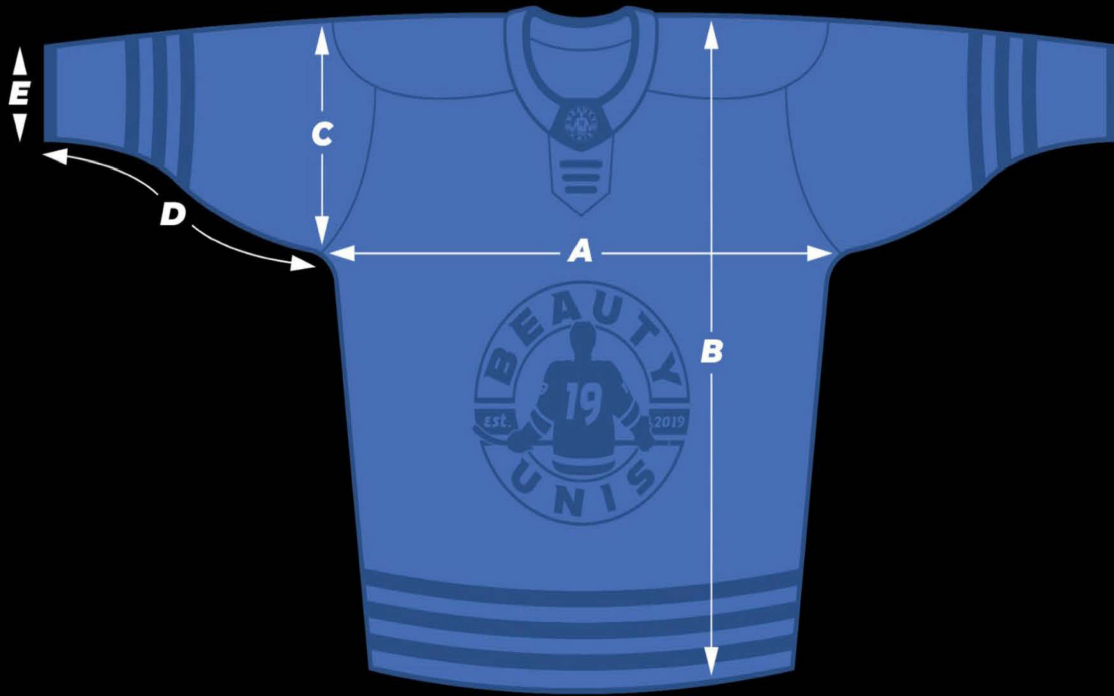

Player Cut

YOUTH	Measurement	YXS	YS	YM	YL	YXL
Front Chest	A	19"	20"	21"	22"	23"
Back Length	B	23.5"	25"	26.5"	28"	29"
Arm Opening	C	7.5"	8.5"	9"	10"	10.5"
Sleeve Length	D	10.5"	13"	15"	17"	18.5"
Cuff	E	5.5"	5.5"	5.5"	5.5"	5.5"

ADULT	Measurement	AS	AM	AL	AXL	A2XL	A3XL	A4XL
Front Chest	A	25"	26"	27"	28"	29"	30"	30.5"
Back Length	B	30.5"	31.5"	32"	32.5"	33.5"	34"	35"
Arm Opening	C	12.5"	12.5"	13"	13.5"	14.5"	14.5"	15"
Sleeve Length	D	18.5"	19"	20"	21.5"	22.5"	23"	23.5"
Cuff	E	6"	6"	6.5"	6.5"	7"	7.5"	7.5"