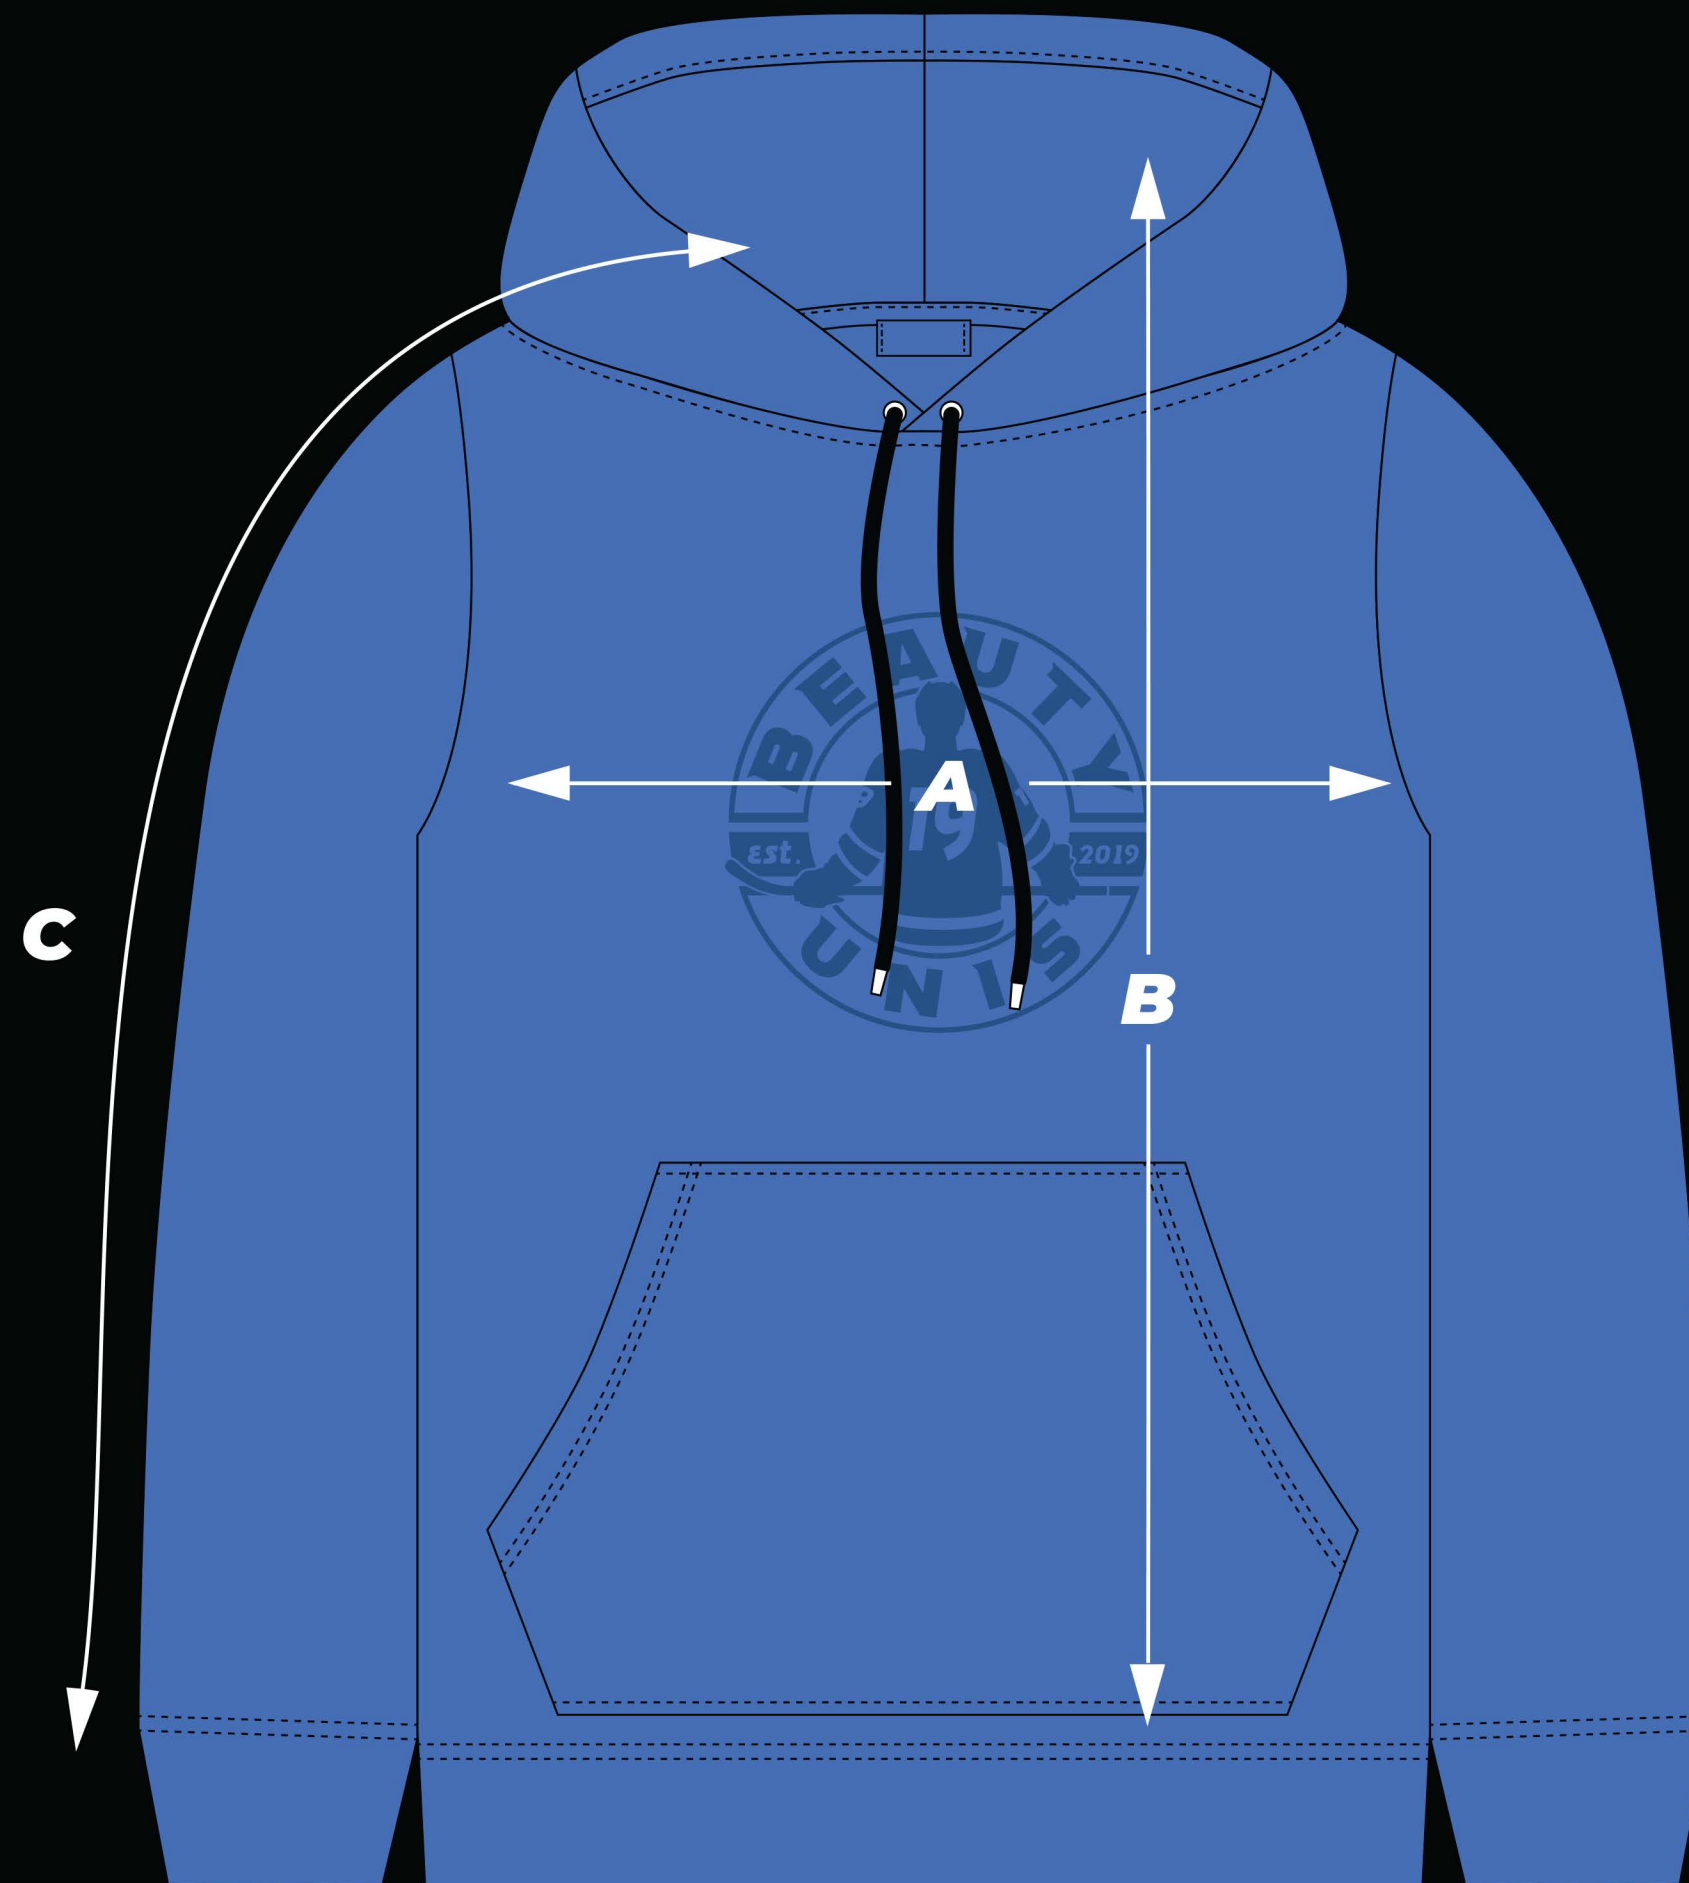

Hoodie

YOUTH	Measurement	YS	YM	YL	YXL
Chest	A	19"	20"	21"	22"
Length	B	25.25"	26"	26.75"	27.50"
Sleeve Length	C	21.5"	22.25"	22.75"	23.50"

ADULT	Measurement	AS	AM	AL	AXL	A2XL
Chest	A	23"	24"	25"	26.5"	28"
Length	B	28.25"	29"	29.75"	30.5"	31.25"
Sleeve Length	C	24.25"	24.75"	25.25"	26"	30.50"